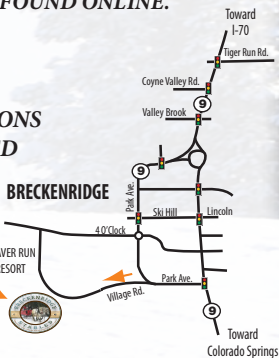

Sleigh Rides

Breckenridge Stables Peak 9 Location

620 Village Road, Breckenridge, CO 80424

Open Mid-November through mid April
2024/2025

Scenic Sleigh Rides *Dinner Sleigh Rides*

Toddlers (0-3)	Free	Free
Children (4-12)	\$59	\$89
Adults (13 and up)	\$69	\$119

Make any sleigh ride private for \$150 extra on total bill per sleigh.

30-40 min Scenic Sleigh Ride.

Dinner located in Yurt around 11,000 ft elevation.

Buffet style meal with live entertainment.

**IF IT'S SNOWING AND BLOWING, WE'RE STILL GOING!
CANCELLATION POLICY FOUND ONLINE.**

**RESERVATIONS
REQUIRED**

Peak 9 Location
620 Village Rd.
Breckenridge, CO 80424

ALL RESERVATIONS MUST BE MADE AT:

www.breckstables.com

FOR QUESTIONS PLEASE CALL: **970-389-1777**

Operating under Special Permit - White River National Forest. An Equal Opportunity Employer.

Sleigh Rides

Breckenridge Stables

Gold Run Nordic Center Location

200 Clubhouse Drive, Breckenridge, CO 80424

*Open Mid-November through March
2024/2025*

SCENIC SLEIGH RIDES:

Toddlers (0-3)	Free
Children (4-12)	\$30
Adults (13 and up)	\$50